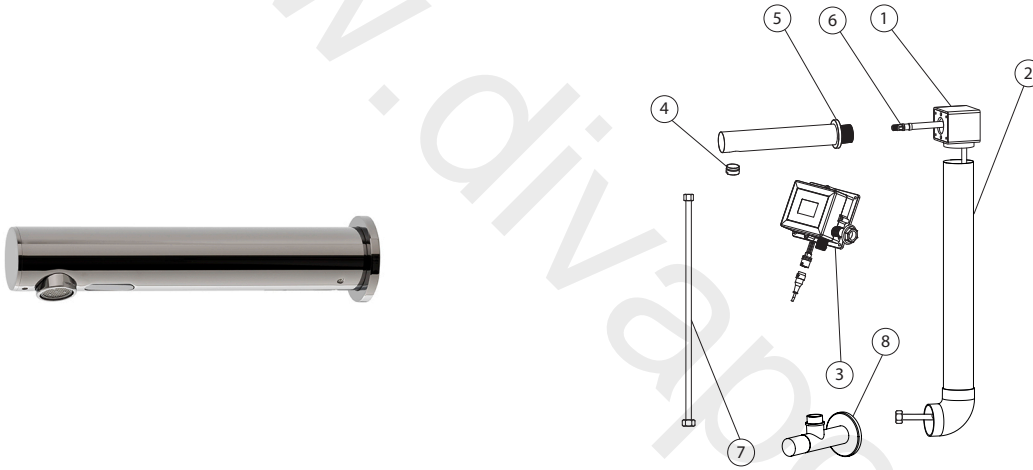

## 100286605 titanium

ROUND - Electronic basin mixer with one water inlet 1/2" connections, "plus" aerator, without pop up waste. Battery 4x1,5V (AA). Flow rate 5 l/min at 3 bar. Filters and batteries included.

### Spare parts

POS.	SAP	ART.	RRP*
1	100241894	REP. CAJA ENCASTRE CAÑOS SENSOR	-
2	100241858	REP. PVC TUBE 600 MM SENSOR SPOUTS	-
3	100241859	REP. CAJA DE CONTROL DC CAÑO SENSOR	-
4	100286576	REP AERATOR SENSOR SPOUT TIT	-
5	100286577	REP. TRIM SENSOR SPOUT TIT	-
6	100241905	REP. HOSE 1000 MM SENSOR SPOUT	-
7	100239110	REP. HOSE 400 MM SENSOR SPOUT G1/2 G3/8	-
8	100286575	HOTELS CUT OFF VALVE TIT	-