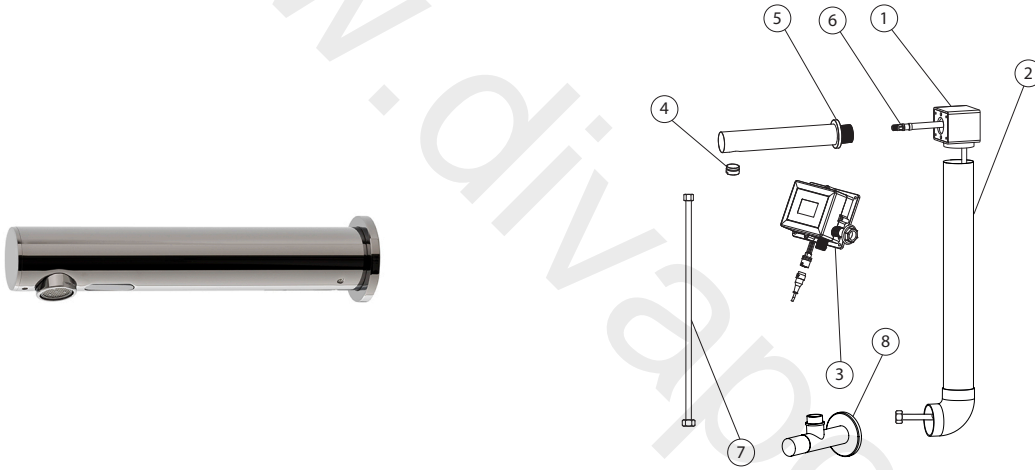

100286616 titanium

ROUND - Electronic basin mixer with one water inlet 1/2" connections, "plus" aerator, without pop up waste. 220V 50Hz. Flow rate 5 l/min at 3 bar. Filters included

Spare parts

POS.	SAP	ART.	RRP*
1	100241894	REP. CAJA ENCASTRE CAÑOS SENSOR	-
2	100241858	REP. PVC TUBE 600 MM SENSOR SPOUTS	-
3	100241904	REP. CAJA DE CONTROL AC CAÑO SENSOR	-
4	100286576	REP AERATOR SENSOR SPOUT TIT	-
5	100286577	REP. TRIM SENSOR SPOUT TIT	-
6	100241905	REP. HOSE 1000 MM SENSOR SPOUT	-
7	100239110	REP. HOSE 400 MM SENSOR SPOUT G1/2 G3/8	-
8	100286575	HOTELS CUT OFF VALVE TIT	-