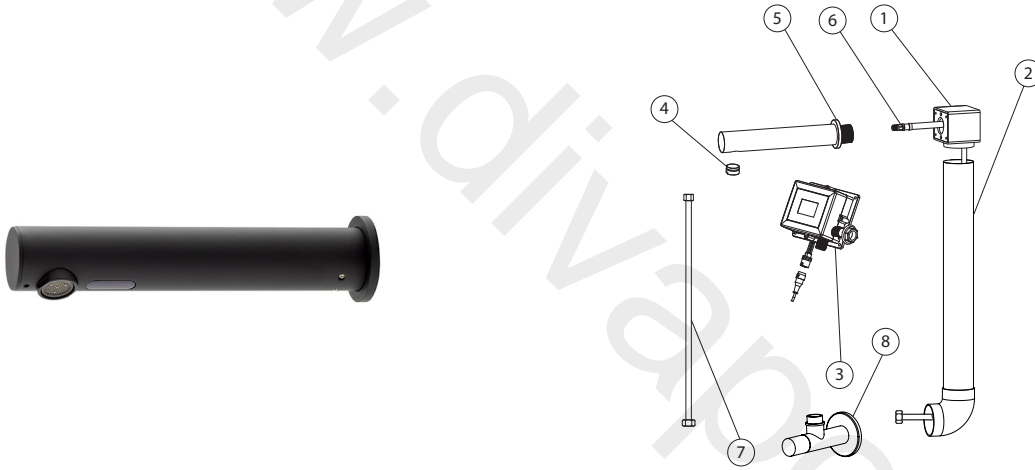

100286624 Matt black

ROUND - Electronic basin mixer with one water inlet 1/2" connections, "plus" aerator, without pop up waste. Battery 4x1,5V (AA). Flow rate 5 l/min at 3 bar. Filters and batteries included.

Spare parts

POS.	SAP	ART.	RRP*
1	100241894	REP. CAJA ENCASTRE CAÑOS SENSOR	-
2	100241858	REP. PVC TUBE 600 MM SENSOR SPOUTS	-
3	100241859	REP. CAJA DE CONTROL DC CAÑO SENSOR	-
4	100286568	REP AERATOR SENSOR SPOUT BLACK	-
5	100286612	REP. TRIM SENSOR SPOUT BLACK	-
6	100241905	REP. HOSE 1000 MM SENSOR SPOUT	-
7	100239110	REP. HOSE 400 MM SENSOR SPOUT G1/2 G3/8	-
8	100286594	HOTELS CUT OFF VALVE BLACK	-