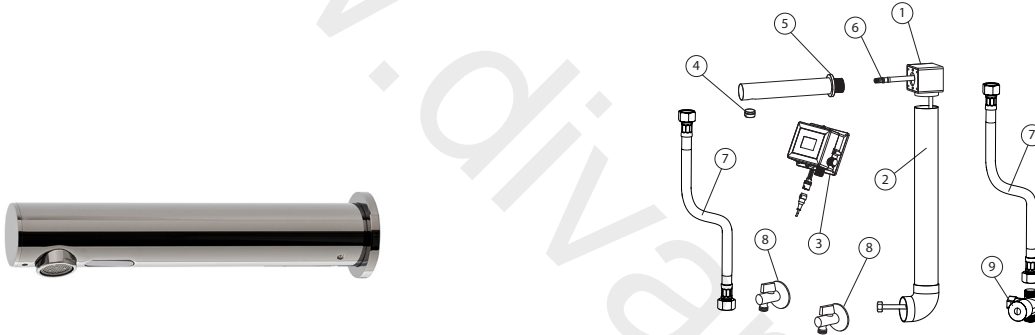

100286630 titanium

ROUND - Electronic basin mixer with 2 water inlets 1/2" connections, "plus" aerator, without pop up waste. Battery 4x1,5V (AA). Flow rate 5 l/min at 3 bar. Filters and batteries included.

Spare parts

POS.	SAP	ART.	RRP*
1	100241894	REP. CAJA ENCASTRE CAÑOS SENSOR	-
2	100241858	REP. PVC TUBE 600 MM SENSOR SPOUTS	-
3	100241859	REP. CAJA DE CONTROL DC CAÑO SENSOR	-
4	100286576	REP AERATOR SENSOR SPOUT TIT	-
5	100286577	REP. TRIM SENSOR SPOUT TIT	-
6	100241905	REP. HOSE 1000 MM SENSOR SPOUT	-
7	100239110	REP. HOSE 400 MM SENSOR SPOUT G1/2 G3/8	-
8	100286575	HOTELS CUT OFF VALVE TIT	-
9	100181805	REP VALVE SQUARE FAUCET	-