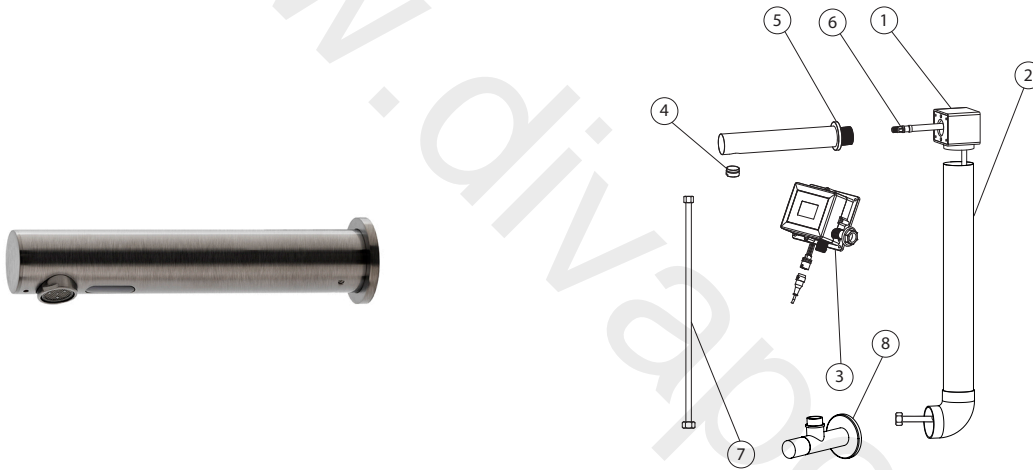

100286633 brushed titanium

ROUND - Electronic basin mixer with one water inlet 1/2" connections, "plus" aerator, without pop up waste. Battery 4x1,5V (AA). Flow rate 5 l/min at 3 bar. Filters and batteries included.

Spare parts

POS.	SAP	ART.	RRP*
1	100241894	REP. CAJA ENCASTRE CAÑOS SENSOR	-
2	100241858	REP. PVC TUBE 600 MM SENSOR SPOUTS	-
3	100241859	REP. CAJA DE CONTROL DC CAÑO SENSOR	-
4	100286611	REP. AIREADOR LLAVE CA SENS TIT CEP	-
5	100286620	REP. TRIM SENSOR SPOUT BR COPP	-
6	100241905	REP. HOSE 1000 MM SENSOR SPOUT	-
7	100239110	REP. HOSE 400 MM SENSOR SPOUT G1/2 G3/8	-
8	100286610	HOTELS CUT OFF VALVE BR TIT	-