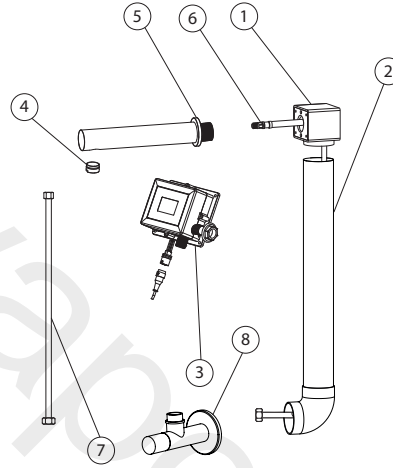

100286634 copper

ROUND - Electronic basin mixer with one water inlet 1/2" connections, "plus" aerator, without pop up waste. Battery 4x1,5V (AA). Flow rate 5 l/min at 3 bar. Filters and batteries included.

Spare parts

POS.	SAP	ART.	RRP*
1	100241894	REP. CAJA ENCASTRE CAÑOS SENSOR	-
2	100241858	REP. PVC TUBE 600 MM SENSOR SPOUTS	-
3	100241859	REP. CAJA DE CONTROL DC CAÑO SENSOR	-
4	100286567	REP. AIREADOR LLAVE CA SENSOR COB	-
5	100286583	REP. TRIM SENSOR SPOUT COPP	-
6	100241905	REP. HOSE 1000 MM SENSOR SPOUT	-
7	100239110	REP. HOSE 400 MM SENSOR SPOUT G1/2 G3/8	-
8	100286573	HOTELS CUT OFF VALVE COPP	-