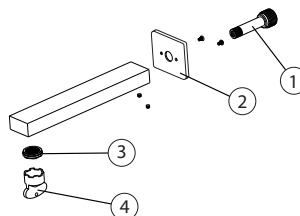

100289143 chrome

Concealed bath spout. "Clean" adjustable aerator. Flow rate 25 l/min. at 3 bar.

Spare parts

POS.	SAP	ART.	RRP*
1	100291622	REP. CONNECTOR SQUARE N BATH SPOUT	-
2	100291549	REP. TRIM SQUARE N BATH SPOUT CHR	-
3	100291517	REP. AERATOR SQUARE N BATH SPOUT	-
4	100081786	LLAVE AIREADOR ENCASTRADO ESTANDAR	-