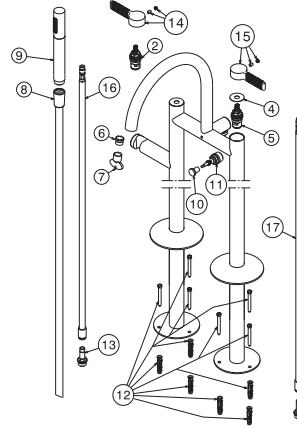

100289173 brushed copper

LUXE - Floor mounted bath shower mixer 3/8" with 150cm shower hose and hand shower. Ceramic disc valves. Automatic diverter. "Plus" aerator. Flow rate for shower: 15,3 l/min. at 3 bar and flow rate bath: 22,1 l/min. at 3 bar. Diameter 110 mm. at base.

Spare parts

POS.	SAP	ART.	RRP*
2	100040151	MONTURA CERAMICA FEIS 10237	-
4	100258187	JUNTA MANETA PAV/LLAVE LIGNAGE	-
5	100040152	MONTURA CERAMICA FEIS N10237 SX	-
6	100272352	FLOW BREAKER FOR LIGNAGE FLOORMOUNTED	-
7	100081788	LLAVE AIREADOR ENCASTRADO PEQUEÑO	-
8	100308601	PVC SHOWER HOSE LIGNAGE 150CM BR. COPP	-
9	100296580	MANETA DUCHA LIGNAGE COBRE CEP	-
10	100296528	EMB. INVERSOR LIGNAGE COBRE CEP	-
11	100084745	DIVERTER'S INTERNAL PART EXPOSED BATH/SH	-
12	100258213	TORNILLOS FIJACION PAV. LIGNAGE	-
13	100063497	JGO. CONEXIONES LOUNGE PAVIMENTO	-
14	100296539	MANETA IZQ.PAV. LIGNAGE LUXE COBRE CEP	-
15	100296570	MANETA DCHA PAV. LIGNAGE LUXE COBRE CEP	-
16	100282252	RED SUPPLY HOSE LIGNAGE FLOORMOUNTED	-
17	100282243	BLUE SUPPLY HOSE LIGNAGE FLOORMOUNTED	-