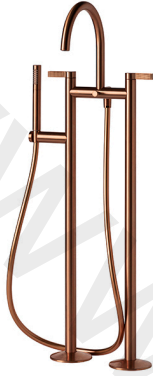

100289173 brushed copper

LUXE - Floor mounted bath shower mixer 3/8" with 150cm shower hose and hand shower. Ceramic disc valves. Automatic diverter. "Plus" aerator. Flow rate for shower: 15,3 l/min. at 3 bar and flow rate bath: 22,1 l/min. at 3 bar. Diameter 110 mm. at base.

Spare parts

POS.	SAP	ART.	RRP*
2	100040151	MONTURA CERAMICA FEIS 10237	-
4	100258187	JUNTA MANETA PAV/LLAVE LIGNAGE	-
5	100040152	MONTURA CERAMICA FEIS N10237 SX	-
6	100272352	FLOW BREAKER FOR LIGNAGE FLOORMOUNTED	-
7	100081788	LLAVE AIREADOR ENCASTRADO PEQUEÑO	-
8	100308601	PVC SHOWER HOSE LIGNAGE 150CM BR. COPP	-
9	100296580	MANETA DUCHA LIGNAGE COBRE CEP	-
10	100296528	EMB. INVERSOR LIGNAGE COBRE CEP	-
11	100084745	DIVERTER'S INTERNAL PART EXPOSED BATH/SH	-
12	100258213	TORNILLOS FIJACION PAV. LIGNAGE	-
13	100063497	JGO. CONEXIONES LOUNGE PAVIMENTO	-
14	100296539	MANETA IZQ.PAV. LIGNAGE LUXE COBRE CEP	-
15	100296570	MANETA DCHA PAV. LIGNAGE LUXE COBRE CEP	-
16	100282252	RED SUPPLY HOSE LIGNAGE FLOORMOUNTED	-
17	100282243	BLUE SUPPLY HOSE LIGNAGE FLOORMOUNTED	-