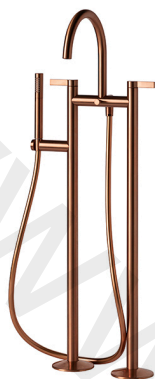

100289239 brushed copper

Floor mounted bath shower mixer 3/8" with 150cm shower hose and hand shower. Ceramic disc valves. Automatic diverter. "Plus" aerator. Flow rate for shower: 15,3 l/min. at 3 bar and flow rate bath: 22,1 l/min. at 3 bar. Diameter 110 mm. at base.

Spare parts

POS.	SAP	ART.	RRP*
1	100298730	MANETA IZQ. PAV. LIGNAGE COBRE CEP	-
2	100040151	MONTURA CERAMICA FEIS 10237	-
3	100296562	MANETA DERECHA PAV. LIGNAGE COBRE CEP	-
4	100258187	JUNTA MANETA PAV/LLAVE LIGNAGE	-
5	100040152	MONTURA CERAMICA FEIS N10237 SX	-
6	100272352	FLOW BREAKER FOR LIGNAGE FLOORMOUNTED	-
7	100081788	LLAVE AIREADOR ENCASTRADO PEQUEÑO	-
8	100308601	PVC SHOWER HOSE LIGNAGE 150CM BR. COPP	-
9	100296580	MANETA DUCHA LIGNAGE COBRE CEP	-
10	100296528	EMB. INVERSOR LIGNAGE COBRE CEP	-
11	100084745	DIVERTER'S INTERNAL PART EXPOSED BATH/SH	-
12	100258213	TORNILLOS FIJACION PAV. LIGNAGE	-
13	100063497	JGO. CONEXIONES LOUNGE PAVIMENTO	-
16	100282252	RED SUPPLY HOSE LIGNAGE FLOORMOUNTED	-
17	100282243	BLUE SUPPLY HOSE LIGNAGE FLOORMOUNTED	-