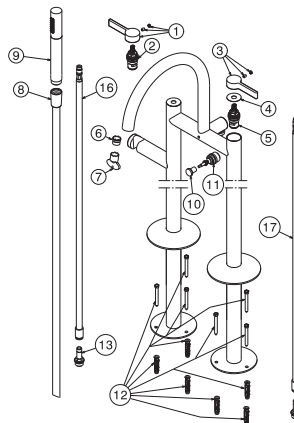

100289239 brushed copper

Floor mounted bath shower mixer 3/8" with 150cm shower hose and hand shower. Ceramic disc valves. Automatic diverter. "Plus" aerator. Flow rate for shower: 15,3 l/min. at 3 bar and flow rate bath: 22,1 l/min. at 3 bar. Diameter 110 mm. at base.

Spare parts

POS.	SAP	ART.	RRP*
1	100298730	MANETA IZQ. PAV. LIGNAGE COBRE CEP	-
2	100040151	MONTURA CERAMICA FEIS 10237	-
3	100296562	MANETA DERECHA PAV. LIGNAGE COBRE CEP	-
4	100258187	JUNTA MANETA PAV/LLAVE LIGNAGE	-
5	100040152	MONTURA CERAMICA FEIS N10237 SX	-
6	100272352	FLOW BREAKER FOR LIGNAGE FLOORMOUNTED	-
7	100081788	LLAVE AIREADOR ENCASTRADO PEQUEÑO	-
8	100308601	PVC SHOWER HOSE LIGNAGE 150CM BR. COPP	-
9	100296580	MANETA DUCHA LIGNAGE COBRE CEP	-
10	100296528	EMB. INVERSOR LIGNAGE COBRE CEP	-
11	100084745	DIVERTER'S INTERNAL PART EXPOSED BATH/SH	-
12	100258213	TORNILLOS FIJACION PAV. LIGNAGE	-
13	100063497	JGO. CONEXIONES LOUNGE PAVIMENTO	-
16	100282252	RED SUPPLY HOSE LIGNAGE FLOORMOUNTED	-
17	100282243	BLUE SUPPLY HOSE LIGNAGE FLOORMOUNTED	-