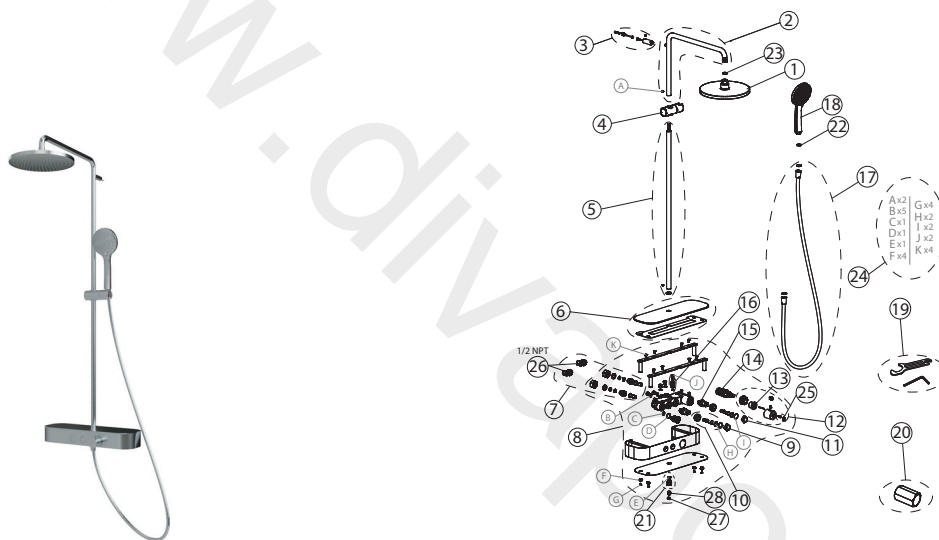

100291205 chrome

T&F ROUND - Thermostatic shower column with built-in wax thermoelement, glass shelf, shower head, slider hand shower bracket and multifunction hand shower. Connections of 1/2" and a distance of 150 mm between them. It includes a non-return valve and safety stop at 38°. The flow rate at 3 bar of the hand shower is 7,5 l/min and of the shower head 8,25 l/min.

Spare parts

Versión: 1

POS.	SAP	ART.	RRP*
1	100299658	ROCIADOR COLUMNA T/F ROUND CR	-
2	100299700	TUBO SUPERIOR COLUMNA T/F ROUND CR	-
3	100299647	FIJACION A PARED COLUMNA T/F ROUND CR	-
4	100299628	SOPORTE DES COLUMNA T/F ROUND CROMO	-
5	100299659	TUBO RECTO COLUMNA T/F ROUND CR	-
6	100299683	PANEL CRISTAL COLUMNA T/F ROUND CR	-
7	100299691	SET CONEXI EXCENTRICA G1/2 COLUMNA T/F	-
8	100299682	GRIFERIA COMPLETA COLUMNA T/F CR	-
9	100299684	BOTON INVERSOR ROCIADOR T/F CR	-
10	100299820	CONTROL INVERSOR COLUMNA T/F	-
11	100299669	BOTON INVERSOR TELEDUCHA T/F CR	-
12	100299778	CONTROL TERM COLUMNA T/F CR	-
13	100299625	ANILLO CONTROL TERMOST COLUMNA T/F	-
14	100299763	CARTUCHO TERMOSTATICO COLUMNA T/F	-
15	100299714	CARTUCHO INVERSOR COLUMNA T/F	-
16	100299758	CONEXION SALIDA COLUMNA T/F	-
17	100299681	FLEXIBLE PVC COLUMNA T/F CROMO	-
18	100299626	3/F HAND. ROUND T/F SHOWER COLUMN CH	-
19	100299672	SET DE INSTALACION COLUMNA T/F	-