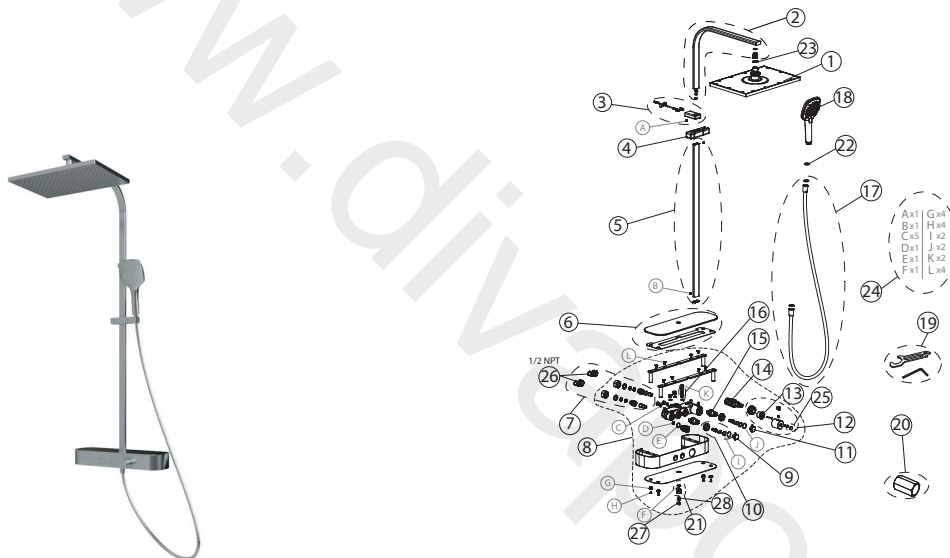

## 100291221 chrome

T&F SQUARE - Thermostatic shower column with built-in wax thermoelement, glass shelf, shower head, slider hand shower bracket and multifunction hand shower. Connections of 1/2" and a distance of 150 mm between them. It includes a non-return valve and safety stop at 38°. The flow rate at 3 bar of the hand shower is 7 l/min and of the shower head 9,15 l/min.

## Versión: 1

POS.	SAP	ART.	RRP*
1	100299690	SHOWER HEAD T/F SQUARE COLUMN CHR CHR	-
2	100299685	TUBO SUPERIOR COLUMNA T/F SQUARE CR	-
3	100299657	FIJACION A PARED COLUMNA T/F SQUARE CR	-
4	100299673	SOPORTE DES COLUMNA T/F SQUARE CROMO	-
5	100299664	TUBO RECTO COLUMNA T/F SQUARE CR	-
6	100299649	PANEL CRISTAL COLUMNA T/F SQUARE CR	-
7	100299691	SET CONEXI EXCENTRICA G1/2 COLUMNA T/F	-
8	100299682	GRIFERIA COMPLETA COLUMNA T/F CR	-
9	100299684	BOTON INVERSOR ROCIADOR T/F CR	-
10	100299820	CONTROL INVERSOR COLUMNA T/F	-
11	100299669	BOTON INVERSOR TELEDUCHA T/F CR	-
12	100299778	CONTROL TERM COLUMNA T/F CR	-
13	100299625	ANILLO CONTROL TERMOST COLUMNA T/F	-
14	100299763	CARTUCHO TERMOSTATICO COLUMNA T/F	-
15	100299714	CARTUCHO INVERSOR COLUMNA T/F	-
16	100299758	CONEXION SALIDA COLUMNA T/F	-
17	100299681	FLEXIBLE PVC COLUMNA T/F CROMO	-
18	100299627	SQUARE T/F 3/F HAND SH COLUMN CHROME	-
19	100299672	SET DE INSTALACION COLUMNA T/F	-