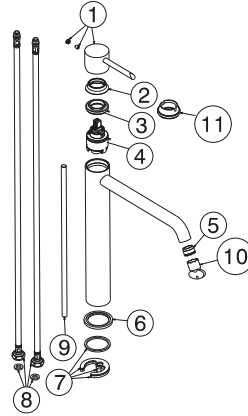

100291662 brushed copper

306 mm high spout single lever basin mixer 3/8". Ø35 mm ceramic cartridge. Length of hoses 420 mm. Without pop-up waste set 1 1/4". "Plus" aerator. Cold-water opening. Flow rate 5,34 l/min. at 3 bar.

Spare parts

POS.	SAP	ART.	RRP*
1	100291664	REP. ROUND HANDLE BAS/BID/HIGH BR COP	-
4	100202303	TONO BIDET MIXER 35MM CARTRIDGE	-
5	100151822	5L/MIN CONC. AERATOR TJ	-
6	100291666	REP. ROUND BASE BAS/BID/HIGH BR COP	-
7	100209520	FIJACION LAVABO/BIDE ROUND	-
8	100209523	JUEGO LATIGUILLOS ROUND C/ALT. 306MM	-
9	100039649	ESPARRAGO LAV CAÑO ALTO QUATRO 16993	-
10	100081787	LLAVE AIREADOR ENCASTRADO INTERMEDIO	-
11	100291691	EMB+TUER CAR ROUND LAV/BID/ALT COB CEP	-