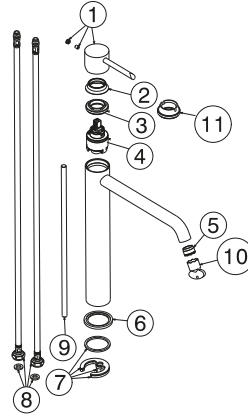

## 100291663 brushed titanium

306 mm high spout single lever basin mixer 3/8". Ø35 mm ceramic cartridge. Length of hoses 420 mm. Without pop-up waste set 1 1/4". "Plus" aerator. Cold-water opening. Flow rate 5 l/min. at 3 bar.

### Spare parts

POS.	SAP	ART.	RRP*
1	100291665	REP. ROUND HANDLE BAS/BID/HIGH BR TIT	-
4	100202303	TONO BIDET MIXER 35MM CARTRIDGE	-
5	100151822	5L/MIN CONC. AERATOR TJ	-
6	100291667	REP. ROUND BASE BAS/BID/HIGH BR TIT	-
7	100209520	FIJACION LAVABO/BIDE ROUND	-
8	100209523	JUEGO LATIGUILLOS ROUND C/ALT. 306MM	-
9	100039649	ESPARRAGO LAV CAÑO ALTO QUATRO 16993	-
10	100081787	LLAVE AIREADOR ENCASTRADO INTERMEDIO	-
11	100291669	EMB+TUER CAR ROUND LAV/BID/ALT TIT CEP	-