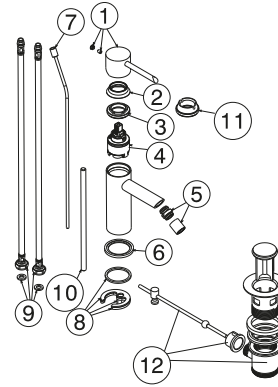

100291672 brushed copper

Single lever bidet mixer 3/8". Ø35 mm ceramic cartridge. Length of hoses 370 mm. Without pop-up waste set 1 1/4". "Plus" aerator. Cold-water opening. Flow rate 5 l/min. at 3 bar.

Spare parts

Versión: 1

POS.	SAP	ART.	RRP*
1	100291664	REP. ROUND HANDLE BAS/BID/HIGH BR COP	-
4	100202303	TONO BIDET MIXER 35MM CARTRIDGE	-
5	100309599	HOUSING WITH AERATOR BIDE ROUND BR COP	-
6	100291666	REP. ROUND BASE BAS/BID/HIGH BR COP	-
8	100209520	FIJACION LAVABO/BIDE ROUND	-
9	100331394	REUTILIZAR 101	-
10	100209511	ESPARRAGO FIJACION ROUND LAV. ALT 200MM	-
11	100291691	EMB+TUER CAR ROUND LAV/BID/ALT COB CEP	-

Versión: 2 : a01

POS.	SAP	ART.	RRP*
1	100291664	REP. ROUND HANDLE BAS/BID/HIGH BR COP	-
2	100202303	TONO BIDET MIXER 35MM CARTRIDGE	-
3	100309599	HOUSING WITH AERATOR BIDE ROUND BR COP	-
4	100291666	REP. ROUND BASE BAS/BID/HIGH BR COP	-
5	100209520	FIJACION LAVABO/BIDE ROUND	-
6	100331394	REUTILIZAR 101	-
7	100209511	ESPARRAGO FIJACION ROUND LAV. ALT 200MM	-
8	100291691	EMB+TUER CAR ROUND LAV/BID/ALT COB CEP	-