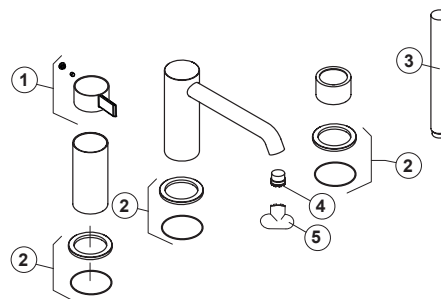

100292697 chrome

External part 3-piece bathtub installation battery

Spare parts

| POS. | SAP | ART. | RRP* |
|------|-----------|--|------|
| 1 | 100292718 | MANETA LIGNAGE INSTALAC BAÑERA CROMO | - |
| 2 | 100214391 | BASE ROUND DECKMOUNTED CHROME | - |
| 3 | 100214382 | REP. HANDSHO CHROME ROUND BATHTUB/COLUMN | - |
| 4 | 100220107 | AERATOR ROUND DECK MOUNTED | - |
| 5 | 100081788 | LLAVE AIREADOR ENCASTRADO PEQUEÑO | - |