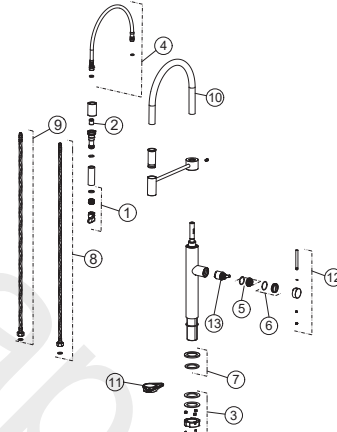

100292717 brushed titanium

ROUND INOX_Single lever sink mixer with pull-out shower and swivel spout. Ø25 ceramic cartridge and 3/8" connection. Length of hoses 494 mm and "Plus" aerator.

Spare parts

POS.	SAP	ART.	RRP*
1	100286643	AERATOR + KEY ROUND INOX SINK MIXER	-
2	100286671	CHECK VALVE ROUND INOX SINK MIXER	-
3	100286653	FIXING KIT ROUND INOX SINK MIXER	-
4	100286661	HOSE FOR PULL OUT ROUND INOX SINK MIXER	-
5	100286637	CARTRIDGE NUT ROUND INOX SINK MIXER	-
6	100298604	EMB.TUERCA FREG.ROUND INOX TITANIO CEP.	-
7	100298565	BASE MONM. FREG. ROUND INOX TITANIO CEP.	-
8	100286628	RED HOSE ROUND INOX SINK MIXER	-
9	100286627	BLUE HOSE ROUND INOX SINK MIXER	-
10	100286644	BLACK TUBE ROUND INOX SINK MIXER	-
11	100286670	FIXING TRIANGLE ROUND INOX SINK MIXER	-
12	100298549	MANETA MONM.FREG ROUND INOX TITANIO CEP	-
13	100286607	CARTRIDGE ROUND INOX SINK MIXER	-