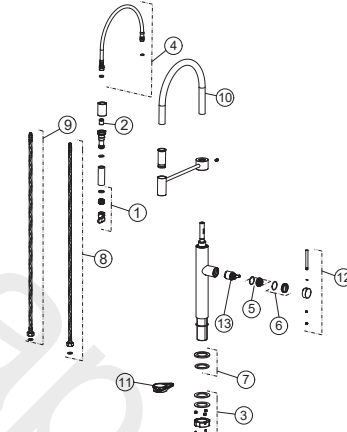

## 100292735 brushed copper

ROUND INOX\_Single lever sink mixer with pull-out shower and swivel spout. Ø25 ceramic cartridge and 3/8" connection. Length of hoses 494 mm and "Plus" aerator.

### Spare parts

POS.	SAP	ART.	RRP*
1	100286643	AERATOR + KEY ROUND INOX SINK MIXER	-
2	100286671	CHECK VALVE ROUND INOX SINK MIXER	-
3	100286653	FIXING KIT ROUND INOX SINK MIXER	-
4	100286661	HOSE FOR PULL OUT ROUND INOX SINK MIXER	-
5	100286637	CARTRIDGE NUT ROUND INOX SINK MIXER	-
6	100298539	EMB.TUERCA FREG.ROUND INOX COBRE CEP.	-
7	100298584	BASE MONM. FREG. ROUND INOX COBRE CEP.	-
8	100286628	RED HOSE ROUND INOX SINK MIXER	-
9	100286627	BLUE HOSE ROUND INOX SINK MIXER	-
10	100286644	BLACK TUBE ROUND INOX SINK MIXER	-
11	100286670	FIXING TRIANGLE ROUND INOX SINK MIXER	-
12	100298598	MANETA MONM. FREG ROUND INOX COBRE CEP.	-
13	100286607	CARTRIDGE ROUND INOX SINK MIXER	-