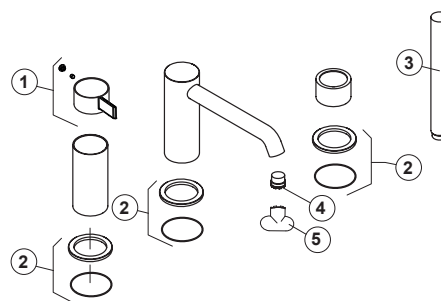

100292757 brushed copper

External part 3-piece bathtub installation battery

Spare parts

POS.	SAP	ART.	RRP*
1	100292737	MANETA LIGNAGE INST BAÑERA COB CEP	-
2	100292762	BASE LIG INSTALACION BA COB CEP	-
3	100292749	MANETA DUCHA 1F LIG REP BA COB CEP	-
4	100220107	AERATOR ROUND DECK MOUNTED	-
5	100081788	LLAVE AIREADOR ENCASTRADO PEQUEÑO	-