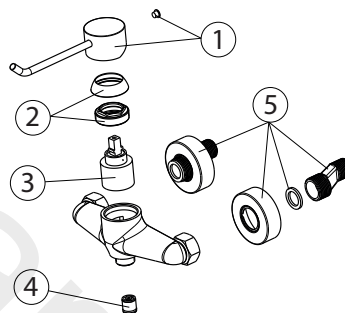

100294724 chrome

Wall mounted exposed shower mixer with Ø35 mm ceramic cartridge and 1/2" connections. Centre distance 150 +/-20 mm. Lever handle. Flow rate 14,2 l/min. at 3 bar.

Spare parts

POS.	SAP	ART.	RRP*
1	100304626	REP HANDLE EXPOSED SHOWER BELA SANI N	-
2	100304609	TRIM + NUT EXPOSED SHOWER BELA SANI N	-
3	100237632	CARTRIDGE BELA SANI N	-
4	100267107	REP. CHECK VALVE LIGNAGE WATER SUPPLY	-
5	100304641	REP S-ELBOW+TRIM EXP SHO BELA SANI N	-