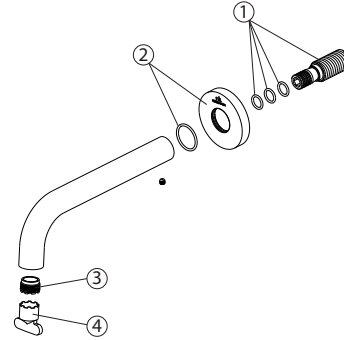

100299129 chrome

Wall mounted bath spout. Flow rate 18,2 l/min. at 3 bar.

Spare parts

POS.	SAP	ART.	RRP*
1	100301708	EMB C/BAÑERA ROUND N CROMO	-
2	100301723	REP. AIREADOR C/BAÑERA ROUND N	-
3	100081787	LLAVE AIREADOR ENCASTRADO INTERMEDIO	-