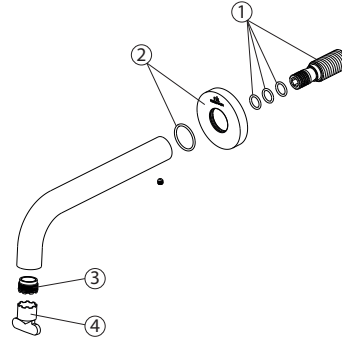

100299164 Matt black

Wall mounted bath spout. Flow rate 18,2 l/min. at 3 bar.

Spare parts

POS.	SAP	ART.	RRP*
1	100301709	EMB C/BAÑERA ROUND N NEGRO	-
2	100301723	REP. AIREADOR C/BAÑERA ROUND N	-
3	100081787	LLAVE AIREADOR ENCASTRADO INTERMEDIO	-