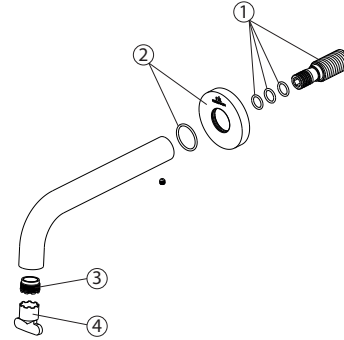

100299181 brushed copper

Wall mounted bath spout. Flow rate 18,2 l/min. at 3 bar.

Spare parts

POS.	SAP	ART.	RRP*
1	100301740	EMB C/BAÑERA ROUND N COBRE CEP	-
2	100301723	REP. AIREADOR C/BAÑERA ROUND N	-
3	100081787	LLAVE AIREADOR ENCASTRADO INTERMEDIO	-