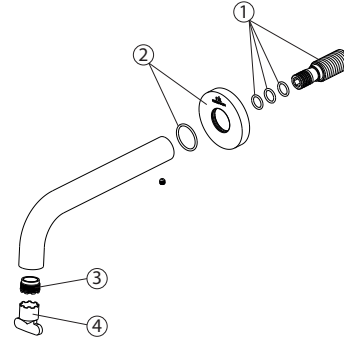

100299186 Gold

Wall mounted bath spout. Flow rate 18,2 l/min. at 3 bar.

Spare parts

POS.	SAP	ART.	RRP*
1	100301741	EMB C/BAÑERA ROUND N ORO	-
2	100301723	REP. AIREADOR C/BAÑERA ROUND N	-
3	100081787	LLAVE AIREADOR ENCASTRADO INTERMEDIO	-