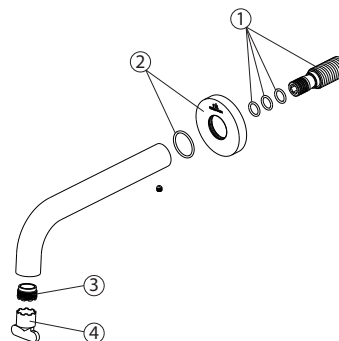

## 100299187 brushed titanium

Wall mounted bath spout. Flow rate 18,2 l/min. at 3 bar.

### Spare parts

POS.	SAP	ART.	RRP*
1	100301734	EMB C/BAÑERA ROUND N TITANIO CEP	-
2	100301723	REP. AIREADOR C/BAÑERA ROUND N	-
3	100081787	LLAVE AIREADOR ENCASTRADO INTERMEDIO	-