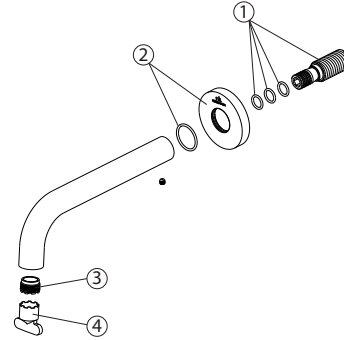

100299210 brushed gold

Wall mounted bath spout. Flow rate 18,2 l/min. at 3 bar.

Spare parts

| POS. | SAP | ART. | RRP* |
|------|-----------|--------------------------------------|------|
| 1 | 100301733 | EMB C/BAÑERA ROUND N ORO CEP | - |
| 2 | 100301723 | REP. AIREADOR C/BAÑERA ROUND N | - |
| 3 | 100081787 | LLAVE AIREADOR ENCASTRADO INTERMEDIO | - |