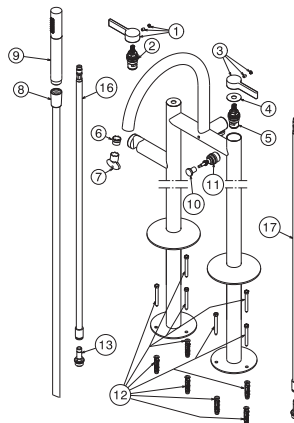

**100299404 brushed gold**

Floor mounted bath shower mixer 3/8" with 150cm shower hose and hand shower. Ceramic disc valves. Automatic diverter. "Plus" aerator. Flow rate for shower: 15,3 l/min. at 3 bar and flow rate bath: 22,1 l/min. at 3 bar. Diameter 110 mm. at base.

## Spare parts

POS.	SAP	ART.	RRP*
1	100301596	LEFT HANDLE FLOORM. LIGNAGE BR. GOLD	-
2	100040151	MONTURA CERAMICA FEIS 10237	-
3	100299760	MANETA DERECHA PAV. LIGNAGE ORO CEP	-
4	100258187	JUNTA MANETA PAV/LLAVE LIGNAGE	-
5	100040152	MONTURA CERAMICA FEIS N10237 SX	-
6	100272352	FLOW BREAKER FOR LIGNAGE FLOORMOUNTED	-
7	100081788	LLAVE AIREADOR ENCASTRADO PEQUEÑO	-
8	100308587	PVC SHOWER HOSE LIGNAGE 150CM BR. GOLD	-
9	100299752	MANETA DUCHA LIGNAGE ORO CEP	-
10	100299713	EMB. INVERSOR LIGNAGE ORO CEP	-
11	100084745	DIVERTER'S INTERNAL PART EXPOSED BATH/SH	-
12	100258213	TORNILLOS FIJACION PAV. LIGNAGE	-
13	100063497	JGO. CONEXIONES LOUNGE PAVIMENTO	-
16	100282252	RED SUPPLY HOSE LIGNAGE FLOORMOUNTED	-
17	100282243	BLUE SUPPLY HOSE LIGNAGE FLOORMOUNTED	-