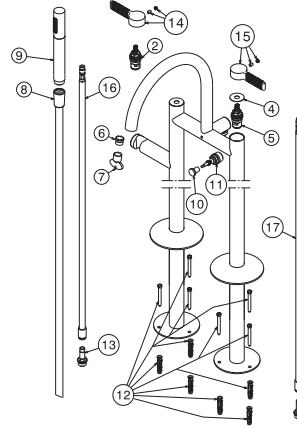

**100301623 brushed gold**

LUXE - Floor mounted bath shower mixer 3/8" with 150cm shower hose and hand shower. Ceramic disc valves. Automatic diverter. "Plus" aerator. Flow rate for shower: 15,3 l/min. at 3 bar and flow rate bath: 22,1 l/min. at 3 bar. Diameter 110 mm. at base.

**Spare parts**

POS.	SAP	ART.	RRP*
2	100040151	MONTURA CERAMICA FEIS 10237	-
4	100258187	JUNTA MANETA PAV/LLAVE LIGNAGE	-
5	100040152	MONTURA CERAMICA FEIS N10237 SX	-
6	100272352	FLOW BREAKER FOR LIGNAGE FLOORMOUNTED	-
7	100081788	LLAVE AIREADOR ENCASTRADO PEQUEÑO	-
8	100308587	PVC SHOWER HOSE LIGNAGE 150CM BR. GOLD	-
9	100299752	MANETA DUCHA LIGNAGE ORO CEP	-
10	100299713	EMB. INVERSOR LIGNAGE ORO CEP	-
11	100084745	DIVERTER'S INTERNAL PART EXPOSED BATH/SH	-
12	100258213	TORNILLOS FIJACION PAV. LIGNAGE	-
13	100063497	JGO. CONEXIONES LOUNGE PAVIMENTO	-
14	100299772	MANETA IZQ.PAV. LIGNAGE LUXE ORO CEP	-
15	100299708	MANETA DCHA PAV. LIGNAGE LUXE ORO CEP	-
16	100282252	RED SUPPLY HOSE LIGNAGE FLOORMOUNTED	-
17	100282243	BLUE SUPPLY HOSE LIGNAGE FLOORMOUNTED	-