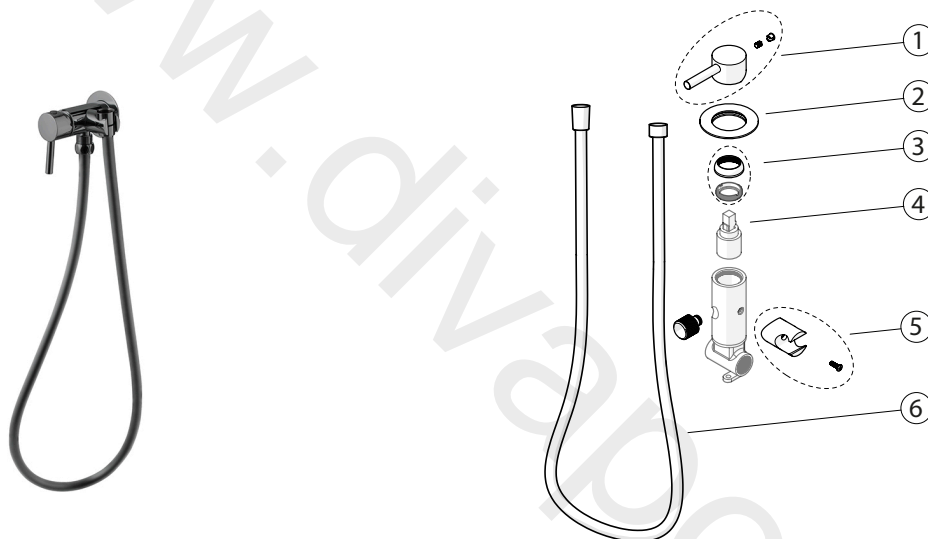

## 100304797 titanium

External parts of mixer for sanitary showers. Wall bracket with outlet elbow and hose included.

## Spare parts

POS.	SAP	ART.	RRP*
1	100284556	HANDLE SANIT SHW W/MIXER PR. LINE TIT	-
2	100284585	TRIM SANIT SHOWER W/MIXER PR. LINE TIT	-
3	100284584	NUT+TRIM SANIT SH W/MIXER PR. LINE TIT	-
4	100241940	CARTRIDGE SANIT. SHOWER W/MIXER PR. LINE	-
5	100284596	REP. SOPORTE MEZ DUCH SANIT. PR LINE TIT	-
6	100284612	REP.HOSE SANIT SH W/MIXER PR.LINE TIT	-