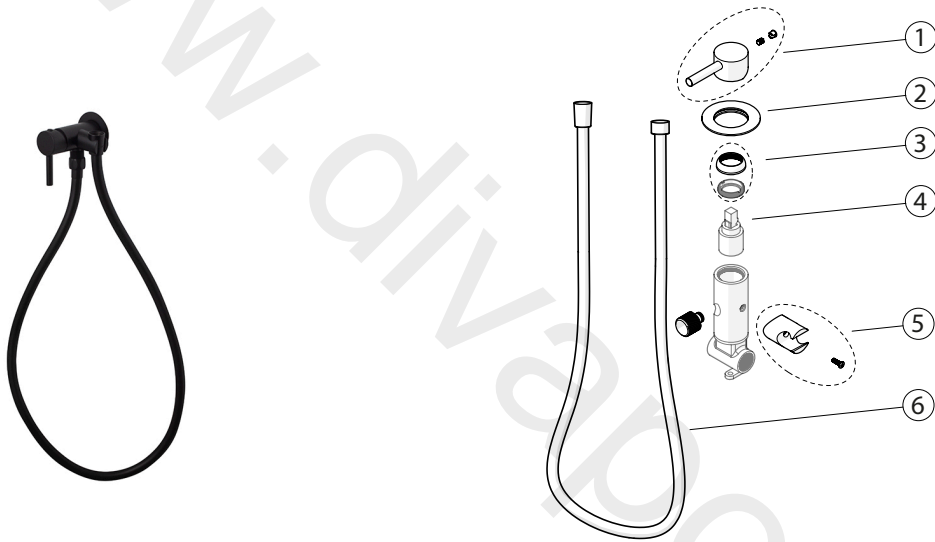

100304798 Matt black

External parts of mixer for sanitary showers. Wall bracket with outlet elbow and hose included.

Spare parts

Versión: 1 : A00

POS.	SAP	ART.	RRP*
1	100267617	HANDLE SANIT SH W/MIXER PR. LINE BLACK	-
2	100267634	TRIM SANIT SHOWER W/MIXER PR. LINE BLACK	-
3	100267644	NUT+TRIM SANIT SH W/MIXER PR. LINE BLACK	-
4	100241940	CARTRIDGE SANIT. SHOWER W/MIXER PR. LINE	-
5	100267646	REP. HOLD SAN SH W/MIXER PR. LINE BLACK	-
6	100267635	REP. HOSE SAN SHOW W/MIX PR. LINE BLACK	-

Versión: 2 : A01

POS.	SAP	ART.	RRP*
1	100267617	HANDLE SANIT SH W/MIXER PR. LINE BLACK	-
2	100267634	TRIM SANIT SHOWER W/MIXER PR. LINE BLACK	-
3	100267644	NUT+TRIM SANIT SH W/MIXER PR. LINE BLACK	-
4	100241940	CARTRIDGE SANIT. SHOWER W/MIXER PR. LINE	-
5	100267646	REP. HOLD SAN SH W/MIXER PR. LINE BLACK	-
6	100267635	REP. HOSE SAN SHOW W/MIX PR. LINE BLACK	-