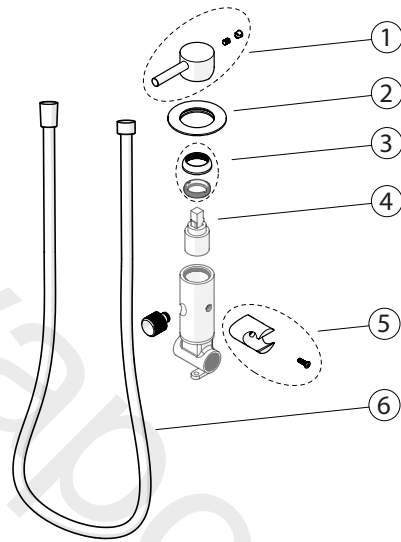

100304799 Gold

External parts of mixer for sanitary showers. Wall bracket with outlet elbow and hose included.

Spare parts

POS.	SAP	ART.	RRP*
1	100267616	HANDLE SANIT SHW W/MIXER PR. LINE GOLD	-
2	100267623	TRIM SANIT SHOWER W/MIXER PR. LINE GOLD	-
3	100267633	NUT+TRIM SANIT SH W/MIXER PR. LINE GOLD	-
4	100241940	CARTRIDGE SANIT. SHOWER W/MIXER PR. LINE	-
5	100267643	REP. HOLD SANIT SH W/MIXER PR. LINE GOLD	-
6	100267645	REP. HOSE SANIT SH W/MIXER PR. LINE GOLD	-