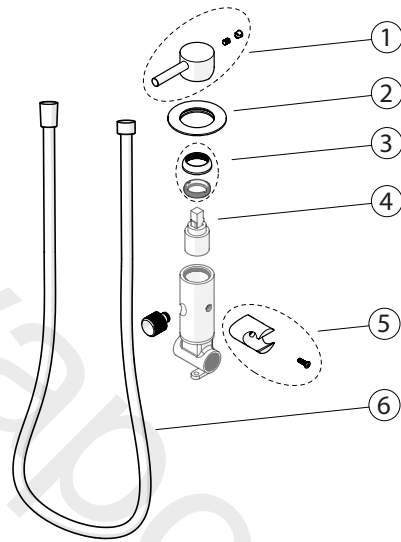

100304819 brushed titanium

External parts of mixer for sanitary showers. Wall bracket with outlet elbow and hose included.

Spare parts

POS.	SAP	ART.	RRP*
1	100284559	HANDLE SANIT SHW W/MIXER PR. LINE BR TIT	-
2	100284575	TRIM SANIT SH W/MIXER PR. LINE BR TIT	-
3	100284602	NUT+TRIM SAN SH W/MIXER PR. LINE BR TIT	-
4	100241940	CARTRIDGE SANIT. SHOWER W/MIXER PR. LINE	-
5	100284579	REP. SOP MEZ DUCH SANIT. PR LINE TIT CEP	-
6	100284578	REP. HOSE SAN SH W/MIXER PR. LINE BR TIT	-