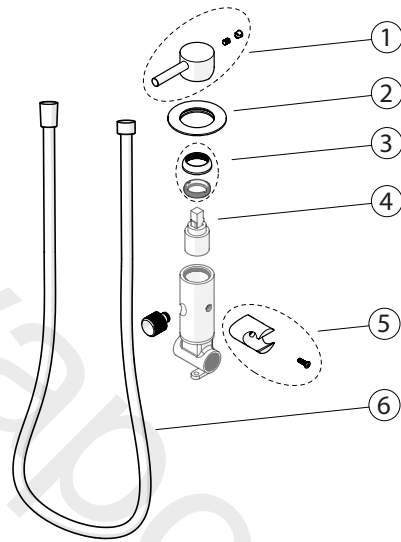

## 100304824 brushed copper

External parts of mixer for sanitary showers. Wall bracket with outlet elbow and hose included.

### Spare parts

POS.	SAP	ART.	RRP*
1	100284595	HANDLE SANIT SH W/MIX PR. LINE BR COPPER	-
2	100284557	TRIM SANIT SH W/MIXER PR. LINE BR COPPER	-
3	100284576	NUT+TRIM SAN SH W/MIXER PR. LINE BR COP	-
4	100241940	CARTRIDGE SANIT. SHOWER W/MIXER PR. LINE	-
5	100284586	REP. HOLD SAN SH W/MIXER PR. LINE BR COP	-
6	100284577	REP. HOSE SAN SH W/MIXER PR. LINE BR COP	-