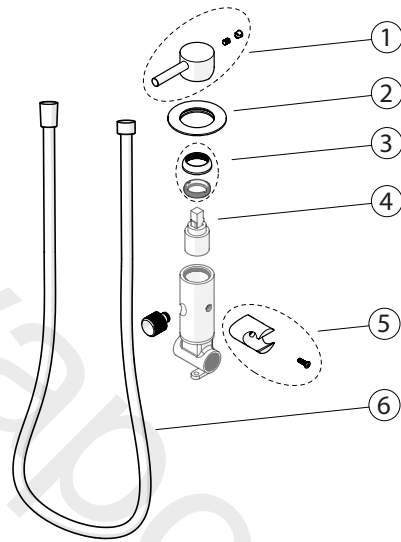

100304825 copper

External parts of mixer for sanitary showers. Wall bracket with outlet elbow and hose included.

Spare parts

POS.	SAP	ART.	RRP*
1	100284610	MANETA MEZ. DUCH. SANIT. PR. LINE COB	-
2	100284611	TRIM SANIT SHOW W/MIXER PR. LINE COPPER	-
3	100284587	NUT+TRIM SANIT SH W/MIXER PR. LINE COPP	-
4	100241940	CARTRIDGE SANIT. SHOWER W/MIXER PR. LINE	-
5	100284558	REP. HOLD SAN SH W/MIXER PR. LINE COP	-
6	100284588	REP. HOSE SAN SHOW W/MIX PR. LINE COP	-