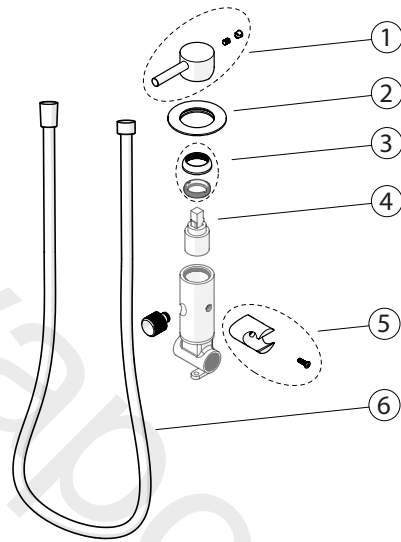

## 100304831 brushed gold

External parts of mixer for sanitary showers. Wall bracket with outlet elbow and hose included.

### Spare parts

POS.	SAP	ART.	RRP*
1	100304787	MAN MEZ. DUCH. SANIT. PR. LINE ORO CEP	-
2	100304796	EMB MEZ DUCHETA SANIT PR. LINE ORO CEP	-
3	100304830	TUER+EMB MEZ DUCH. SAN PR LINE ORO CEP	-
4	100241940	CARTRIDGE SANIT. SHOWER W/MIXER PR. LINE	-
5	100304818	REP. SOP MEZ DUCH SANIT. PR LINE ORO CEP	-
6	100304823	REP FLEX MEZ DUC SAN. PR. LINE ORO CEP	-