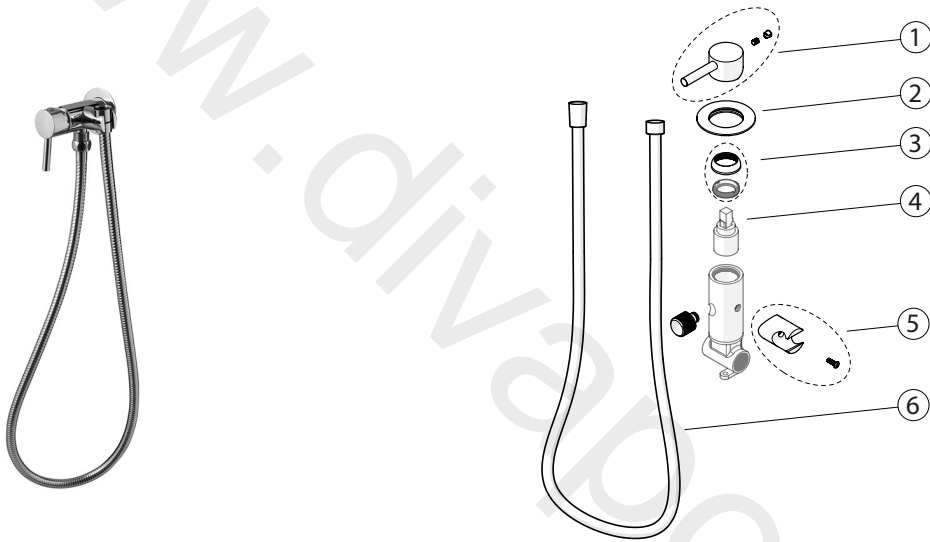

## 100304832 chrome

External parts of mixer for sanitary showers. Wall bracket with outlet elbow and hose included.

### Spare parts

POS.	SAP	ART.	RRP*
1	100241889	HANDLE SANIT SHOWER W/MIXER PR. LINE	-
2	100241907	TRIM SANIT SHOWER W/MIXER PR. LINE	-
3	100241924	NUT+TRIM SANIT HOWER W/MIXER PR. LINE	-
4	100241940	CARTRIDGE SANIT. SHOWER W/MIXER PR. LINE	-
5	100241897	REP. HOLDER SANIT SHOW W/MIXER PR. LINE	-
6	100241914	REP. HOSE SANIT SHOW W/MIXER PR. LINE	-