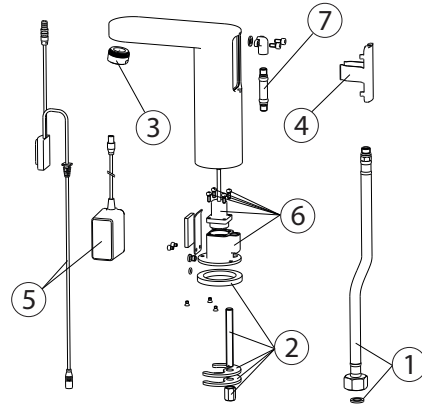

100305292 Matt black

HOTELS - Electronic basin mixer with one water inlet 3/8" connections, "plus" aerator, without pop up waste. Includes a 100-240V AC transformer . Flow rate 5 l/min at 3 bar.

Spare parts

POS.	SAP	ART.	RRP*
1	100121839	HOSE WITH FILTER HOTELS ONE WATER INLET	-
2	100109667	fixing kit HOTELS IR mixer	-
3	100306623	FLOW REGU 5 L/MIN AERATOR BLACK MATT	-
4	100306634	HOTELS IR AC REAR COVER BLACK MATT	-
5	100306635	HOTELS IR AC SENSOR + POWER SUPPLY	-
6	100306636	REP INT BODY+ELECTR HOTELS IR AC 1 INLET	-
7	100236365	HOSE INTERN CONNECT HOTELS SENSOR FAUCET	-