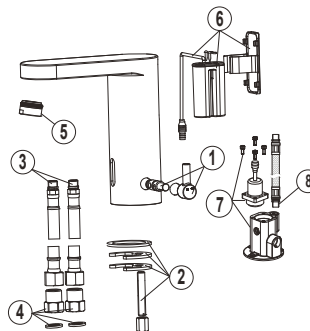

100305293 Matt black

HOTELS - Basin mixer with sensor control with two water inlets. 3/8"connections, without pop up waste. Battery 3V. "Plus" aerator. Flow rate 5 l/min. at 3 bar.

Spare parts

POS.	SAP	ART.	RRP*
1	100306642	TEMP HANDLE HOTELS IR MIXER BLACK MATT	-
2	100109667	fixing kit HOTELS IR mixer	-
3	100044109	PAIR STANDARD HOSES	-
4	100109668	pair of hose filters 3/8"	-
5	100306623	FLOW REGU 5 L/MIN AERATOR BLACK MATT	-
6	100306643	HOTELS IR BASIN MIX BATT BOX BLACK MATT	-
7	100213280	REP INT BODY+ELECTRV HOTELS IR FAUC 2 IN	-
8	100236365	HOSE INTERN CONNECT HOTELS SENSOR FAUCET	-