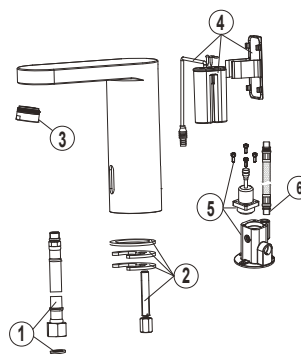

**100305304 Matt black**

HOTELS - Electronic basin mixer with one water inlet 3/8" connections, "plus" aerator, without pop up waste. Battery 3V.  
Flow rate 5 l/min at 3 bar.

## Spare parts

POS.	SAP	ART.	RRP*
1	100121839	HOSE WITH FILTER HOTELS ONE WATER INLET	-
2	100109667	fixing kit HOTELS IR mixer	-
3	100306623	FLOW REGU 5 L/MIN AERATOR BLACK MATT	-
4	100306643	HOTELS IR BASIN MIX BATT BOX BLACK MATT	-
5	100223196	REP INT BODY+ELECTR HOTELS IR 1 INLET	-
6	100236365	HOSE INTERN CONNECT HOTELS SENSOR FAUCET	-