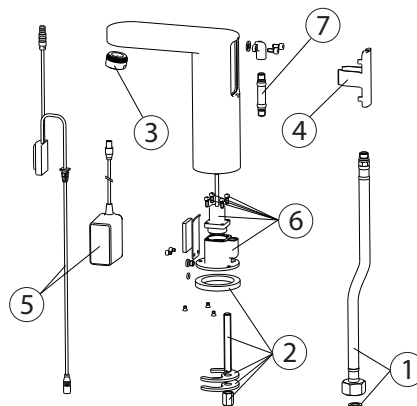

100305314 chrome

HOTELS - Electronic basin mixer with one water inlet 3/8" connections, "plus" aerator, without pop up waste. Includes a 100-240V AC transformer . Flow rate 5 l/min at 3 bar.

Spare parts

POS.	SAP	ART.	RRP*
1	100121839	HOSE WITH FILTER HOTELS ONE WATER INLET	-
2	100109667	fixing kit HOTELS IR mixer	-
3	100072936	FLOW REGULATOR 5 L/MIN STANDARD AERATOR	-
4	100306633	HOTELS IR AC REAR COVER CR	-
5	100306635	HOTELS IR AC SENSOR + POWER SUPPLY	-
6	100306636	REP INT BODY+ELECTR HOTELS IR AC 1 INLET	-
7	100236365	HOSE INTERN CONNECT HOTELS SENSOR FAUCET	-