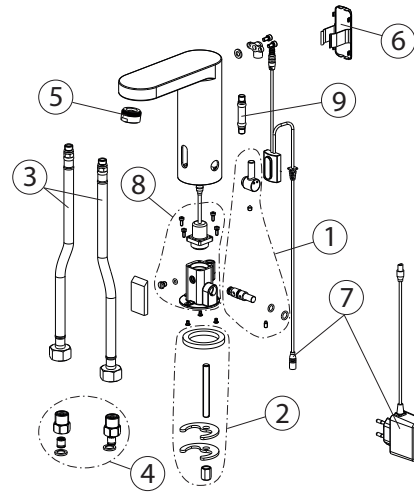

100305323 Matt black

HOTELS - Basin mixer with sensor control with two water inlets. 3/8"connections, without pop up waste. Includes a 100-240V AC transformer. "Plus" aerator. Flow rate 5 l/min. at 3 bar.

Spare parts

POS.	SAP	ART.	RRP*
1	100306642	TEMP HANDLE HOTELS IR MIXER BLACK MATT	-
2	100109667	fixing kit HOTELS IR mixer	-
3	100044109	PAIR STANDARD HOSES	-
4	100109668	pair of hose filters 3/8"	-
5	100306623	FLOW REGU 5 L/MIN AERATOR BLACK MATT	-
6	100306634	HOTELS IR AC REAR COVER BLACK MATT	-
7	100306635	HOTELS IR AC SENSOR + POWER SUPPLY	-
8	100306629	REP INT BODY+ELEC HOTELS IR AC 2 INLETS	-
9	100236365	HOSE INTERN CONNECT HOTELS SENSOR FAUCET	-