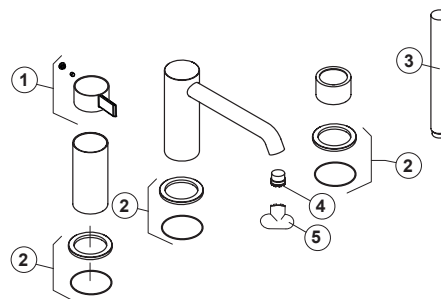

100306619 brushed gold

External part 3-piece bathtub installation battery

Spare parts

POS.	SAP	ART.	RRP*
1	100306627	MANETA LIGNAGE INSTALACI BA ORO CEP	-
2	100306598	BASE LIG INSTALACION BAÑERA ORO CEP	-
3	100306632	MANETA DUCHA 1F LIG REP BA ORO CEP	-
4	100220107	AERATOR ROUND DECK MOUNTED	-
5	100081788	LLAVE AIREADOR ENCASTRADO PEQUEÑO	-