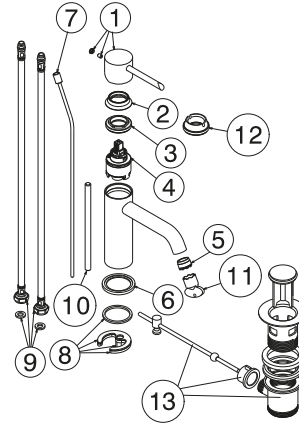

100306653 brushed gold

Single lever basin mixer 3/8". Ø35 mm ceramic cartridge. Length of hoses 365 mm. Without pop-up waste set 1 1/4". "Plus" aerator. Cold-water opening. Flow rate 5 l/min. at 3 bar.

Spare parts

POS.	SAP	ART.	RRP*
1	100306661	REP. ROUND HANDLE BAS/BID/HIGH BR GOLD	-
4	100202303	TONO BIDET MIXER 35MM CARTRIDGE	-
5	100151822	5L/MIN CONC. AERATOR TJ	-
6	100306652	BASE MONOMANDO LAV/BID ROUND ORO CEP	-
8	100209520	FIJACION LAVABO/BIDE ROUND	-
9	100331394	REUTILIZAR 101	-
10	100046651	ESPARRAGO FIJAC. IMAGINE LAV/LAV. C.A.	-
11	100081787	LLAVE AIREADOR ENCASTRADO INTERMEDIO	-
12	100306671	EMB+TUER CAR ROUND LAV/BID/ALT ORO CEP	-