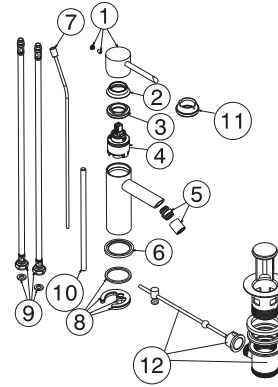

100306672 brushed gold

Single lever bidet mixer 3/8". Ø35 mm ceramic cartridge. Length of hoses 370 mm. Without pop-up waste set 1 1/4". "Plus" aerator. Cold-water opening. Flow rate 5 l/min. at 3 bar.

Spare parts

POS.	SAP	ART.	RRP*
1	100306661	REP. ROUND HANDLE BAS/BID/HIGH BR GOLD	-
4	100202303	TONO BIDET MIXER 35MM CARTRIDGE	-
5	100309600	HOUSING WITH AERATOR BIDE ROUND BR GOLD	-
6	100306652	BASE MONOMANDO LAV/BID ROUND ORO CEP	-
8	100209520	FIJACION LAVABO/BIDE ROUND	-
9	100331394	REUTILIZAR 101	-
10	100209511	ESPARRAGO FIJACION ROUND LAV. ALT 200MM	-
11	100306671	EMB+TUER CAR ROUND LAV/BID/ALT ORO CEP	-