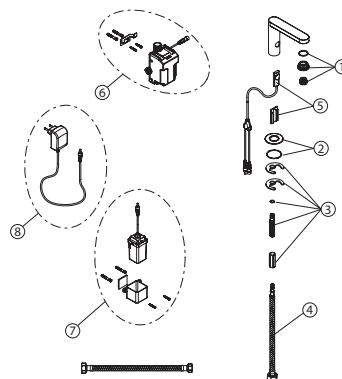

100307799 chrome

Electronic tap with 1 water inlet. 3/8" connections. Components included for installation with battery (4 batteries 1,5 V type AA) or driver/socket (110-240V - 6V, 50 / 60Hz). Flow rate 5.5 l/min at 3 bar. Filters and batteries included.

Spare parts

POS.	SAP	ART.	RRP*
1	100319742	CASQ+AIREADOR GRIF TONO SENSOR AC CEP	-
2	100321730	BASE EMB GRIF TONO SENSOR AC C	-
3	100202350	TONO SENSOR MIXER FIXINGS	-
4	100202327	TONO SENSOR MIXER INLET FLEX HOSE	-
5	100319725	SENSOR+SOP GRIF TONO SENSOR VERS AC/DC	-
6	100319767	CAJA ELEC.GRIFER.TONO SENSOR VER AC/DC	-
7	100319752	CAJA BATERIA GRIF TONO SENSOR VERAC/DC	-
8	100319731	ENCH TRANSF GRIF TONO SENSOR VER AC/DC	-