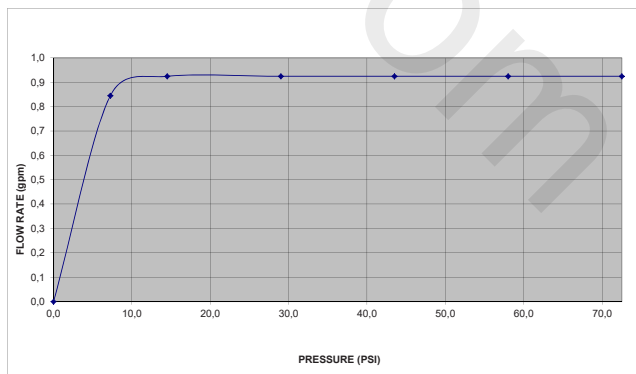

Pressure (PSI)	FLOW RATE (gpm)
0.0	0.0
7.3	0.8
14.5	0.9
29.0	0.9
43.5	0.9
58.0	0.9
72.5	0.9