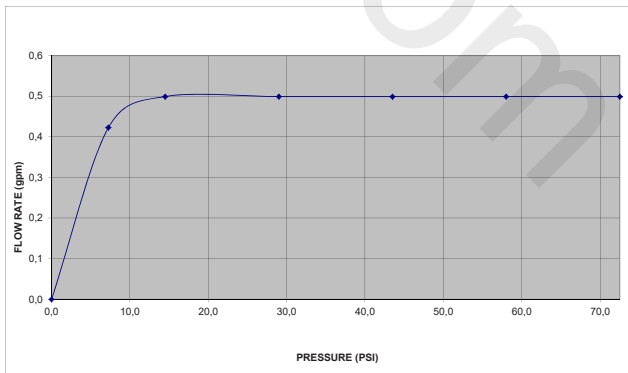

Pressure (PSI)	FLOW RATE (gpm)
0.0	0.0
7.3	0.4
14.5	0.5
29.0	0.5
43.5	0.5
58.0	0.5
72.5	0.5