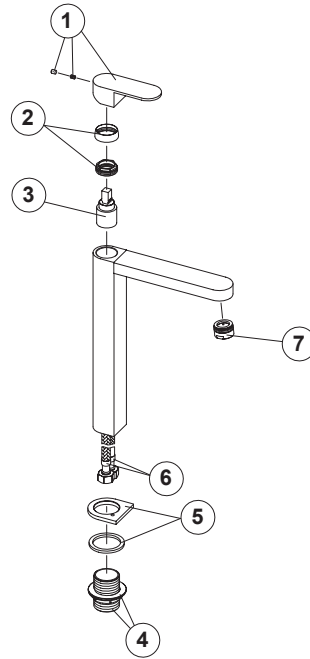

**100310103 chrome**

High spout single lever basin mixer 3/8". Ø25 mm ceramic cartridge. Length of hoses 400 mm. Without pop-up waste set 1 1/4". "Plus" aerator. Flow rate 5 l/min. at 3 bar. Cold-water opening.

## Spare parts

**Versión: 1 : A00**

POS.	SAP	ART.	RRP*
1	100275675	COLD OPEN. HOTELS TAP HANDLE	-
2	100108398	nut + trim hotels basin mixer chrome	-
3	100129745	25 MM KEROX CART. WITHOUT DISTRIBUTOR	-
4	100108394	fixings hotels basin mixer chrome	-
5	100108393	base hotels basin mixer chrome	-
6	100113753	JUEGO DE LATIGUILLOS FINOS LARGOS	-
7	100072936	FLOW REGULATOR 5 L/MIN STANDARD AERATOR	-

**Versión: 2 : B01**

POS.	SAP	ART.	RRP*
1	100275675	COLD OPEN. HOTELS TAP HANDLE	-
2	100108398	nut + trim hotels basin mixer chrome	-
3	100129745	25 MM KEROX CART. WITHOUT DISTRIBUTOR	-
4	100108394	fixings hotels basin mixer chrome	-
5	100108393	base hotels basin mixer chrome	-
6	100113753	JUEGO DE LATIGUILLOS FINOS LARGOS	-
7	100072936	FLOW REGULATOR 5 L/MIN STANDARD AERATOR	-