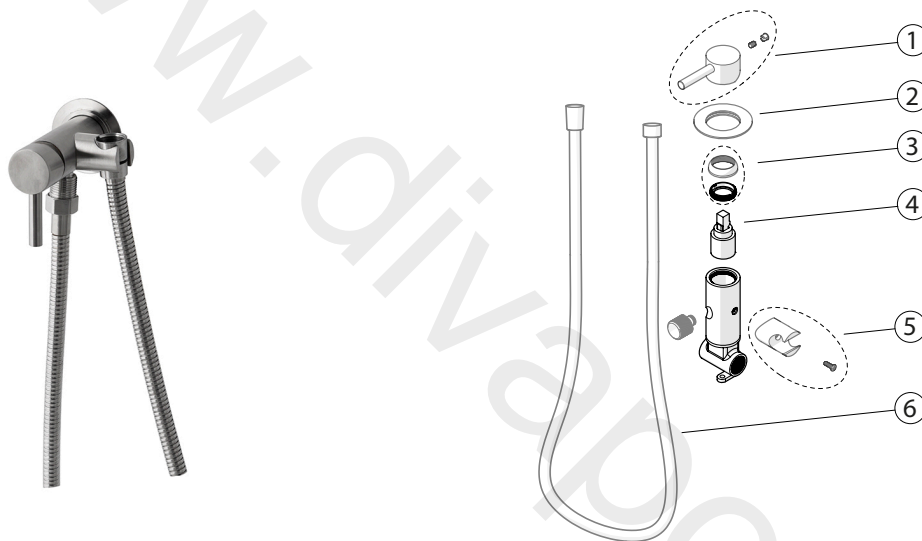

100311336 brushed stainless steel

External parts of mixer for sanitary showers. Wall bracket with outlet elbow and hose included.

Spare parts

POS.	SAP	ART.	RRP*
1	100313699	MANETA MEZ DUCHETA SANIT AC CEP	-
2	100313705	EMB PARED MEZ DUCH SANIT AC CEP	-
3	100313706	EMB + TUERCA MEZ DUCH SAN AC CEP	-
4	100241940	CARTRIDGE SANIT. SHOWER W/MIXER PR. LINE	-
5	100289364	SOPORTE MEZ DUCH SANIT AC CEP	-
6	100301987	FLEXIBLE DOBLE GRAPADO 1,25 CM AC CEP	-