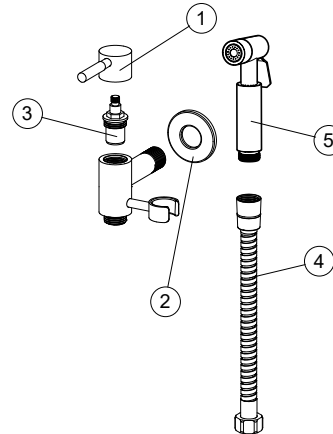

100311354 brushed stainless steel

ROUND INOX - Sanitary shower set with one water inlet. Includes spray hand shower, 122cm flexi shower hose twist free, angle valve and bracket

Spare parts

POS.	SAP	ART.	RRP*
1	100289371	MANETA SET 1 AG DUCHETA SAN AC CEP	-
2	100284106	EMB PARED SET 1 AG DUCH SANIT AC CEP	-
3	100301721	CARTUCHO SET 1 AG DUCH SANIT AC CEP	-
4	100301987	FLEXIBLE DOBLE GRAPADO 1,25 CM AC CEP	-
5	100311337	SANITARY SHOWER ROUND INOX	-