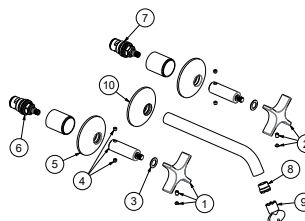

100311365 chrome

CROSS - 3 hole wall mounted basin mixer. Ceramic disc valves. Without pop up waste. "Plus" aerator. Flow rate 5 L/min at 3 bar.

Extension kit

OPTION	SAP	FINISH	DIMENSION
1	100277968	-	25 mm

Spare parts

POS.	SAP	ART.	RRP*
1	100316595	MANETA LIGNAGE CROSS ROJO CR	-
2	100316613	MANETA LIGNAGE CROSS AZUL CR	-
3	100257854	JUNTA MANETA BAT. LAV LIGNAGE	-
4	100266988	BASE TUBE LIGNAGE CONC. BASIN MIXER CHR	-
5	100266989	WALL TRIM LIGNAGE CONC. BASIN MIXER CHR	-
6	100040151	MONTURA CERAMICA FEIS 10237	-
7	100040152	MONTURA CERAMICA FEIS N10237 SX	-
8	100264264	AERATOR FLOW REGULATOR 5 L/M CONC. SMALL	-
9	100081788	LLAVE AIREADOR ENCASTRADO PEQUEÑO	-
10	100304633	SPOUT BASE 3 HOLE CONC. BM LIGNAGE CHR	-